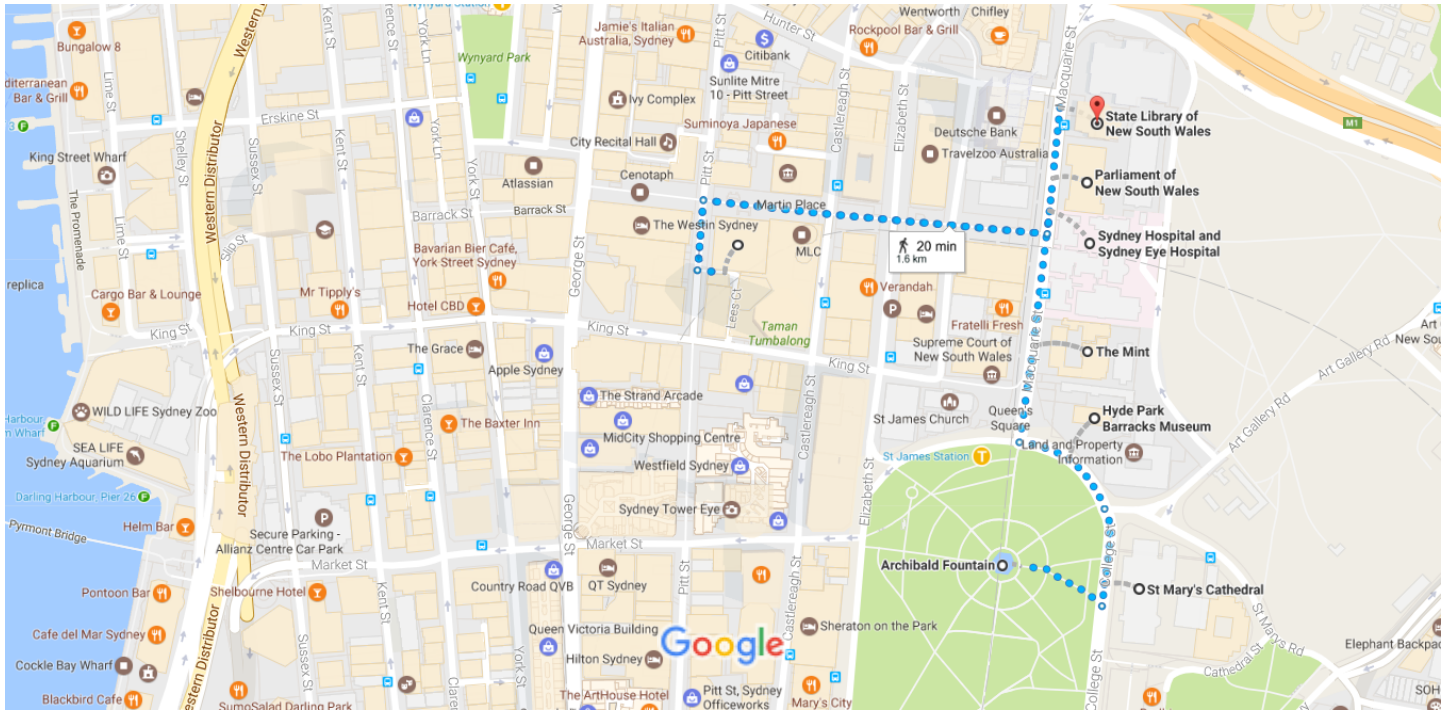

### Archibald Fountain, Hyde Park North, Prince Albert Road & Saint James Road

Use caution - may involve errors or sections not suited for walking

Sydney NSW 2000, Australia

↑ 1. Walk east towards College St 97 m

## Hyde Park Barracks Museum, Queens Square, Macquarie Street

Sydney NSW 2000, Australia

-  5. Walk north-west on Prince Albert Rd towards Macquarie St 55 m

---

-  6. Turn right onto Macquarie St 100 m  
 Destination will be on the right

## The Mint, 10 Macquarie Street

Sydney NSW 2000, Australia

-  7. Walk north on Macquarie St towards Martin Pl 140 m

2 min (140 m)

## Reserve Bank of Australia, 5-17 Martin Pl, Sydney NSW 2000, Australia

-  12. Walk west on Rowe St towards Pitt St 28 m

---

-  13. Turn right onto Pitt St 73 m

---

-  14. Turn right onto Martin Pl 350 m

---